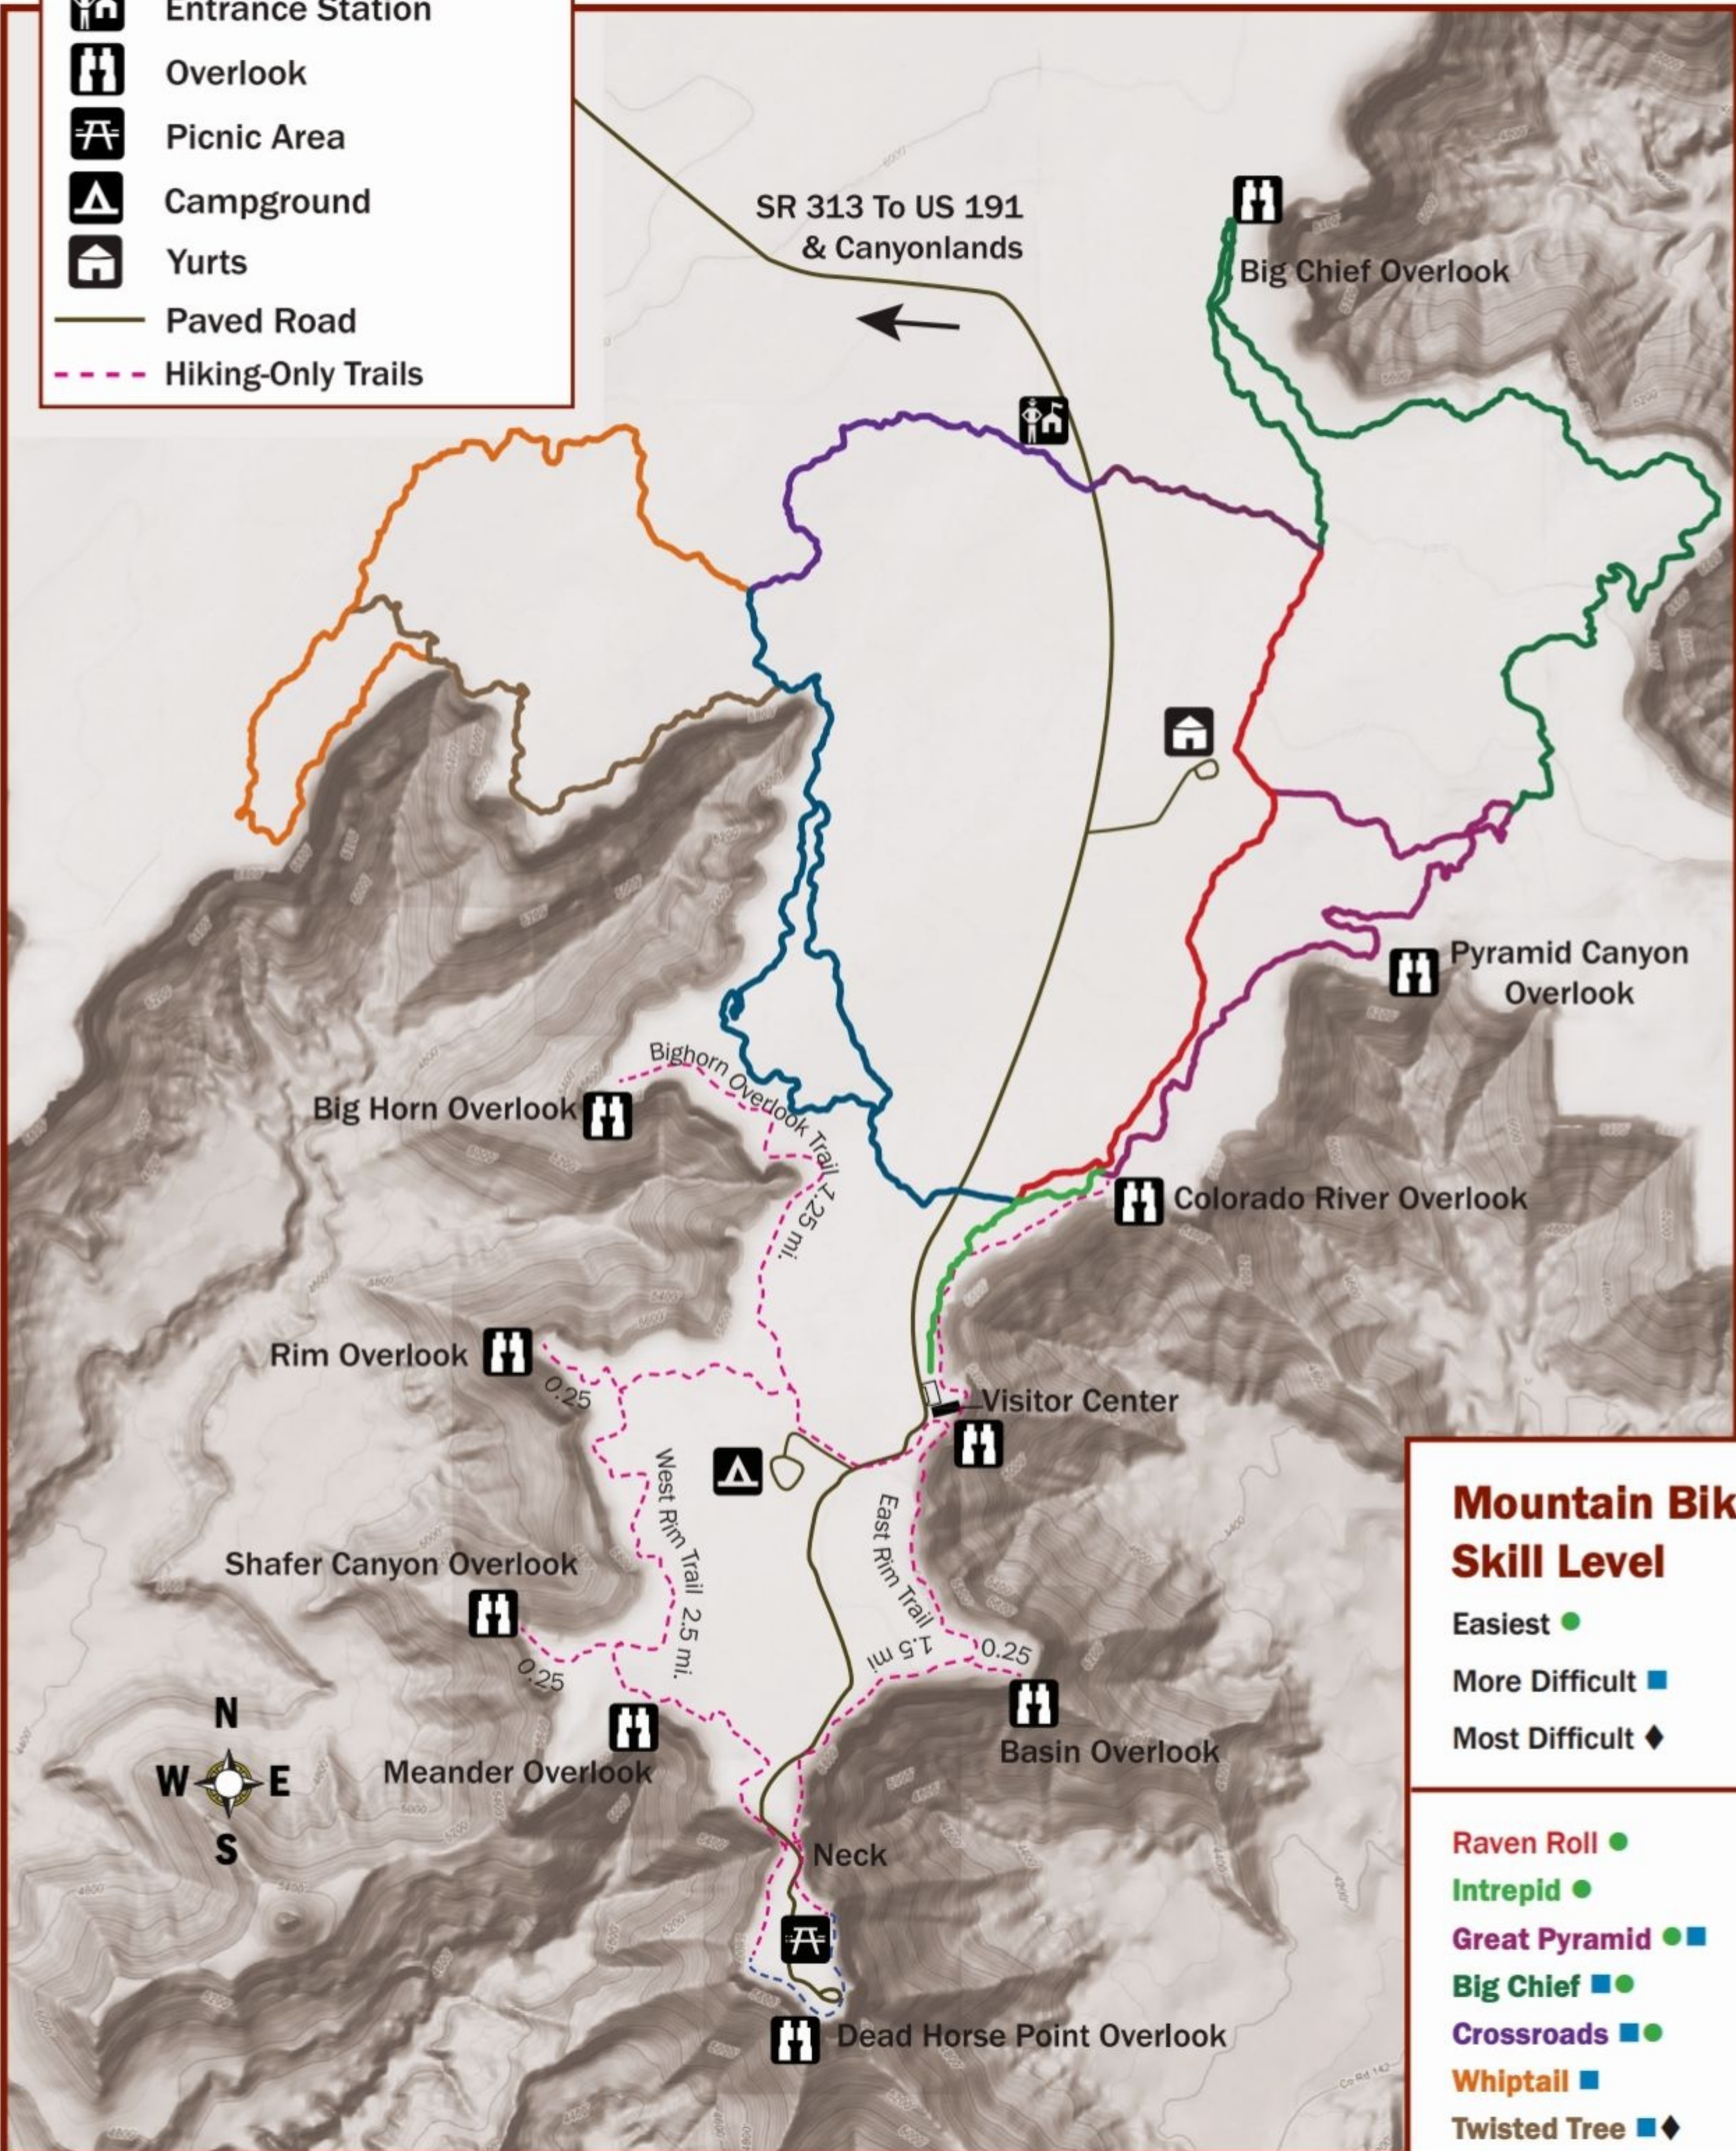

MAP LEGEND

-  Entrance Station
-  Overlook
-  Picnic Area
-  Campground
-  Yurts
-  Paved Road
-  Hiking-Only Trails

ACTIVITIES

- 
- 
- 
- 
- 
- 

Mountain Bike Trail Skill Level

- Easiest ●
- More Difficult ■
- Most Difficult ◆

- Raven Roll ●
- Intrepid ●
- Great Pyramid ●■
- Big Chief ■●
- Crossroads ■●
- Whiptail ■
- Twisted Tree ■◆
- Prickly Pair ■◆